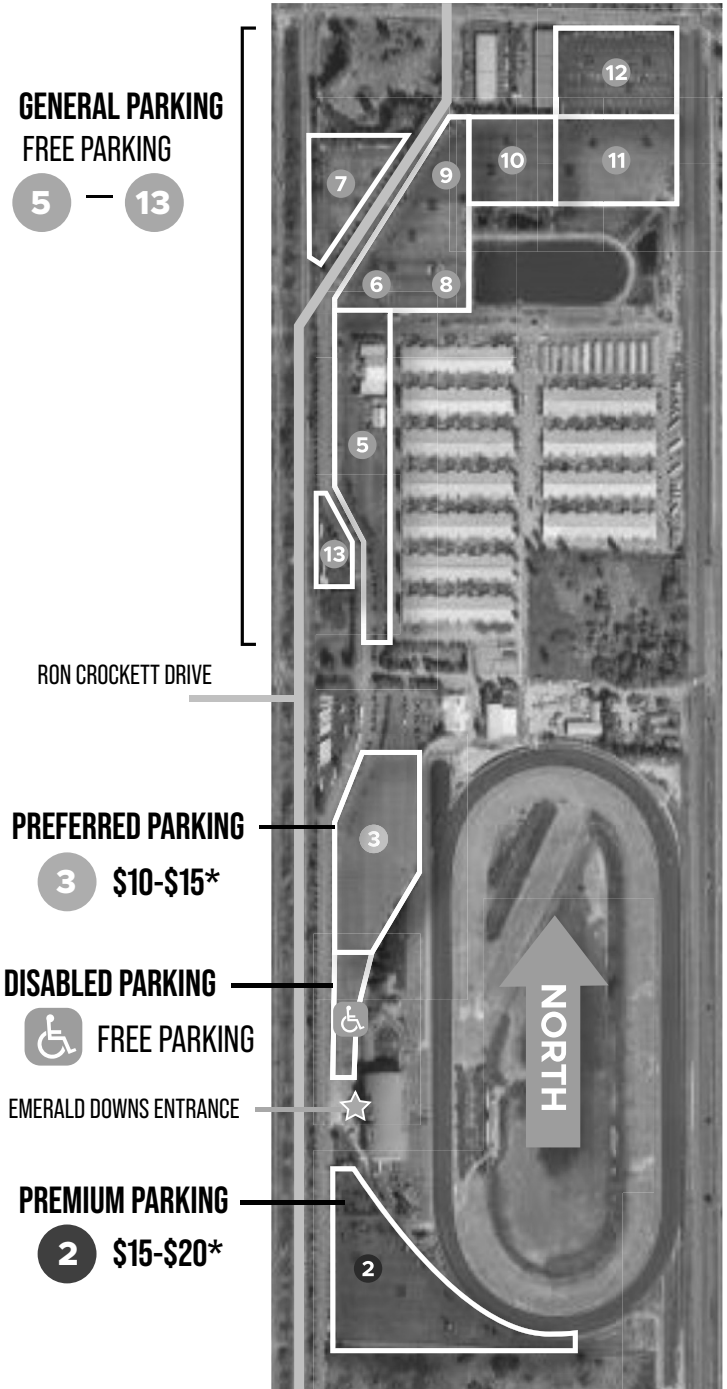

PARKING

EMERALD DOWNS

*7 DAYS WITH PROMOTIONAL EVENT PRICING
5/4, 5/11, 6/16, 7/3, 7/14, 7/28, 8/11. ON THESE DAYS...
PREFERRED PARKING - $15 PREMIUM PARKING - $20