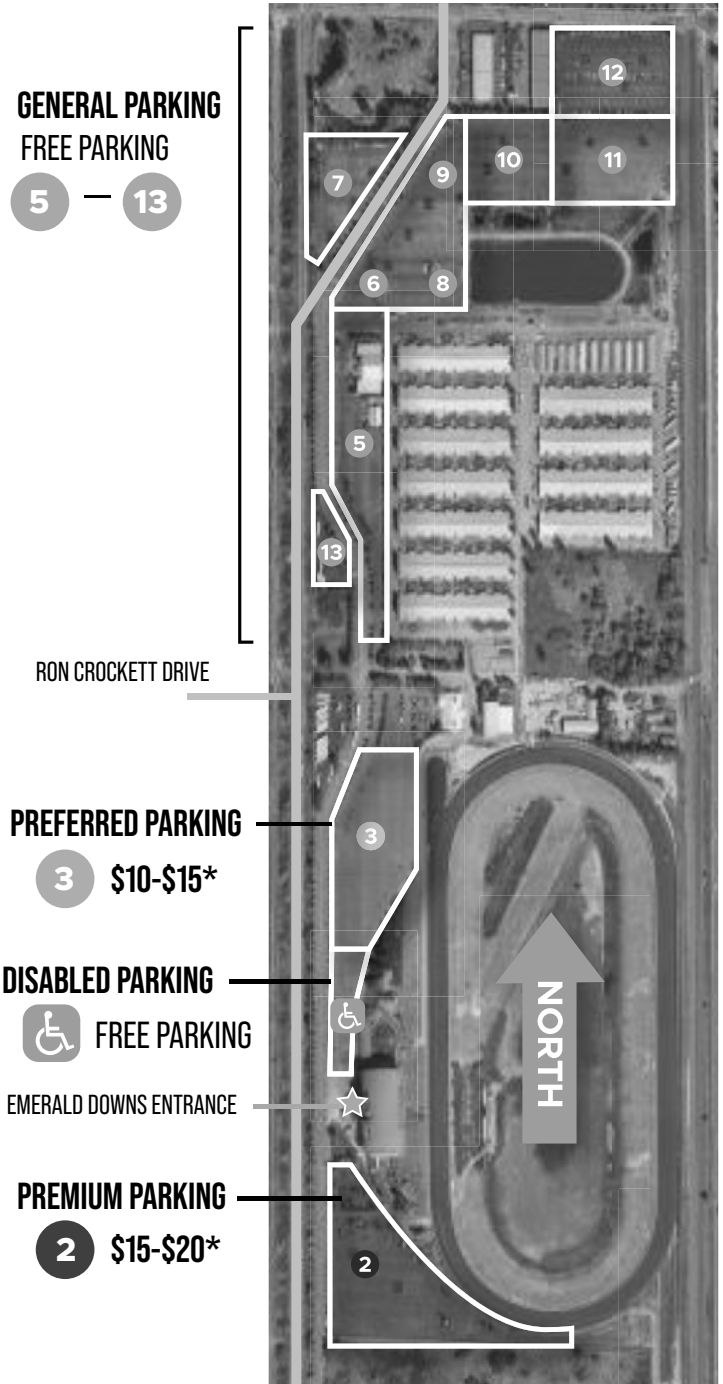

PARKING

EMERALD DOWNS

*7 DAYS WITH PROMOTIONAL EVENT PRICING
5/4, 5/11, 6/16, 7/3, 7/14, 7/28, 8/11. ON THESE DAYS...
PREFERRED PARKING - $15 PREMIUM PARKING - $20